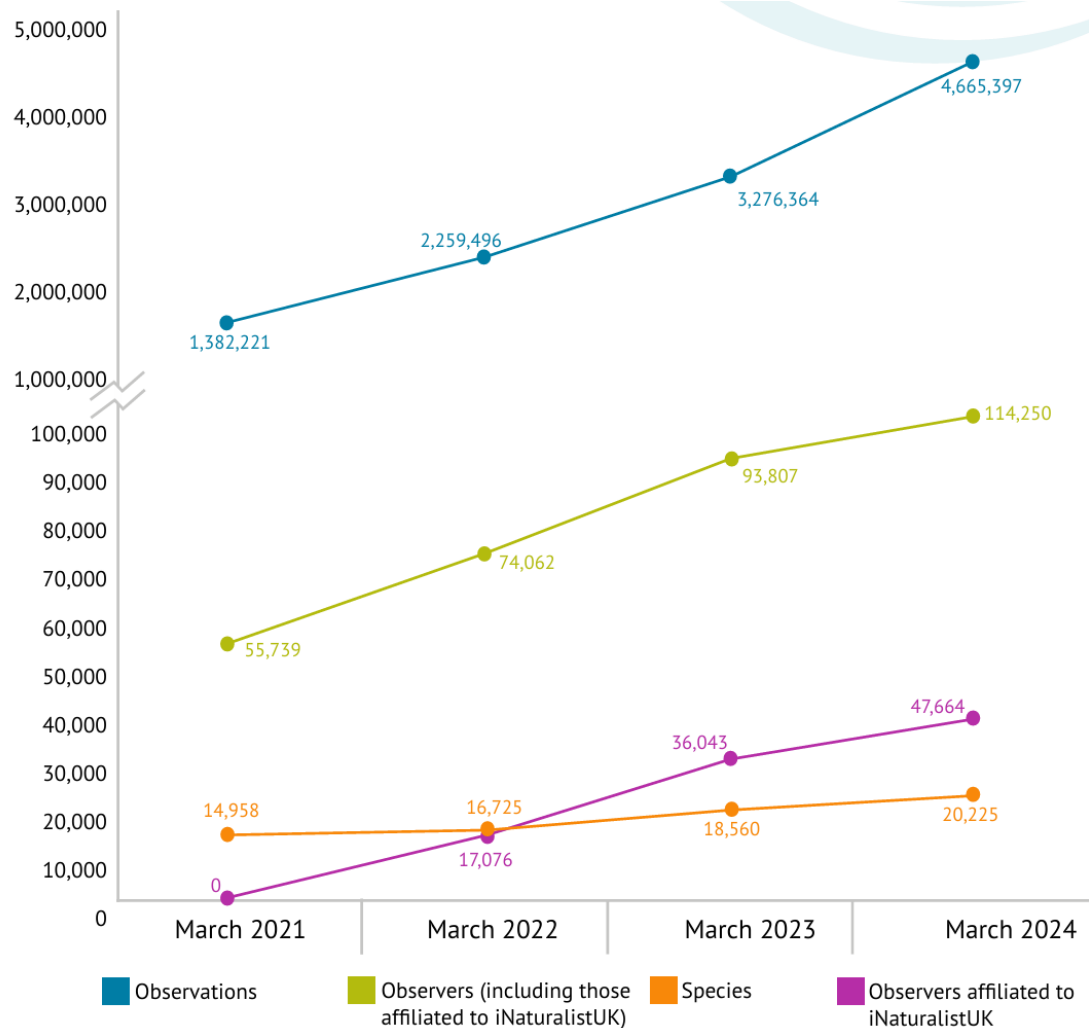

2022 – 2027

The National Biodiversity Network Trust's Strategy

OUR YEAR IN REVIEW

+3.5%

175

Number of data partners

+22%

1,016,732,075

Number of records downloaded

+23%

256,116,460

Number of records shared

+55%

130,165,647

Number of records shared through GBIF

Publications citing the NBN Atlas

iNaturalistUK

41,056

total number of observers signed up during the year

All time total = 114,250

1,363,720

observations during the year

All time total = 4,665,397

14,181

number of species recorded in the year

All time total = 20,225

Annual income

- Financial resilience and sustainability
- “Catastrophic success”
- Changing data landscape and data needs
- Reconciling NBN and NBN Trust needs
- Measuring and demonstrating our impact