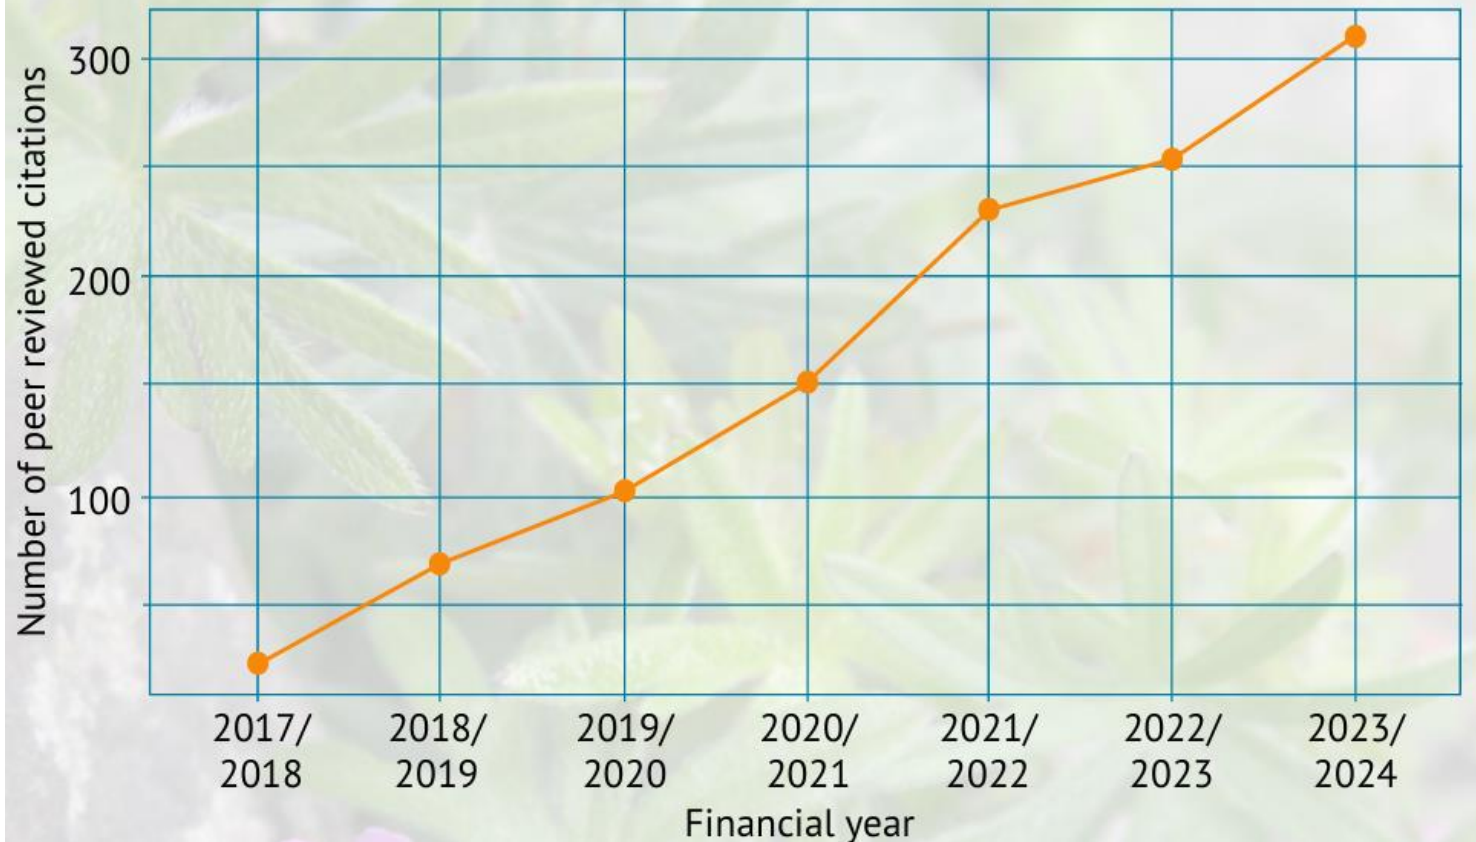

iNaturalistUK

41,056

total number of observers signed up during the year

All time total = 114,250

1,363,720

observations during the year

All time total = 4,665,397

14,181