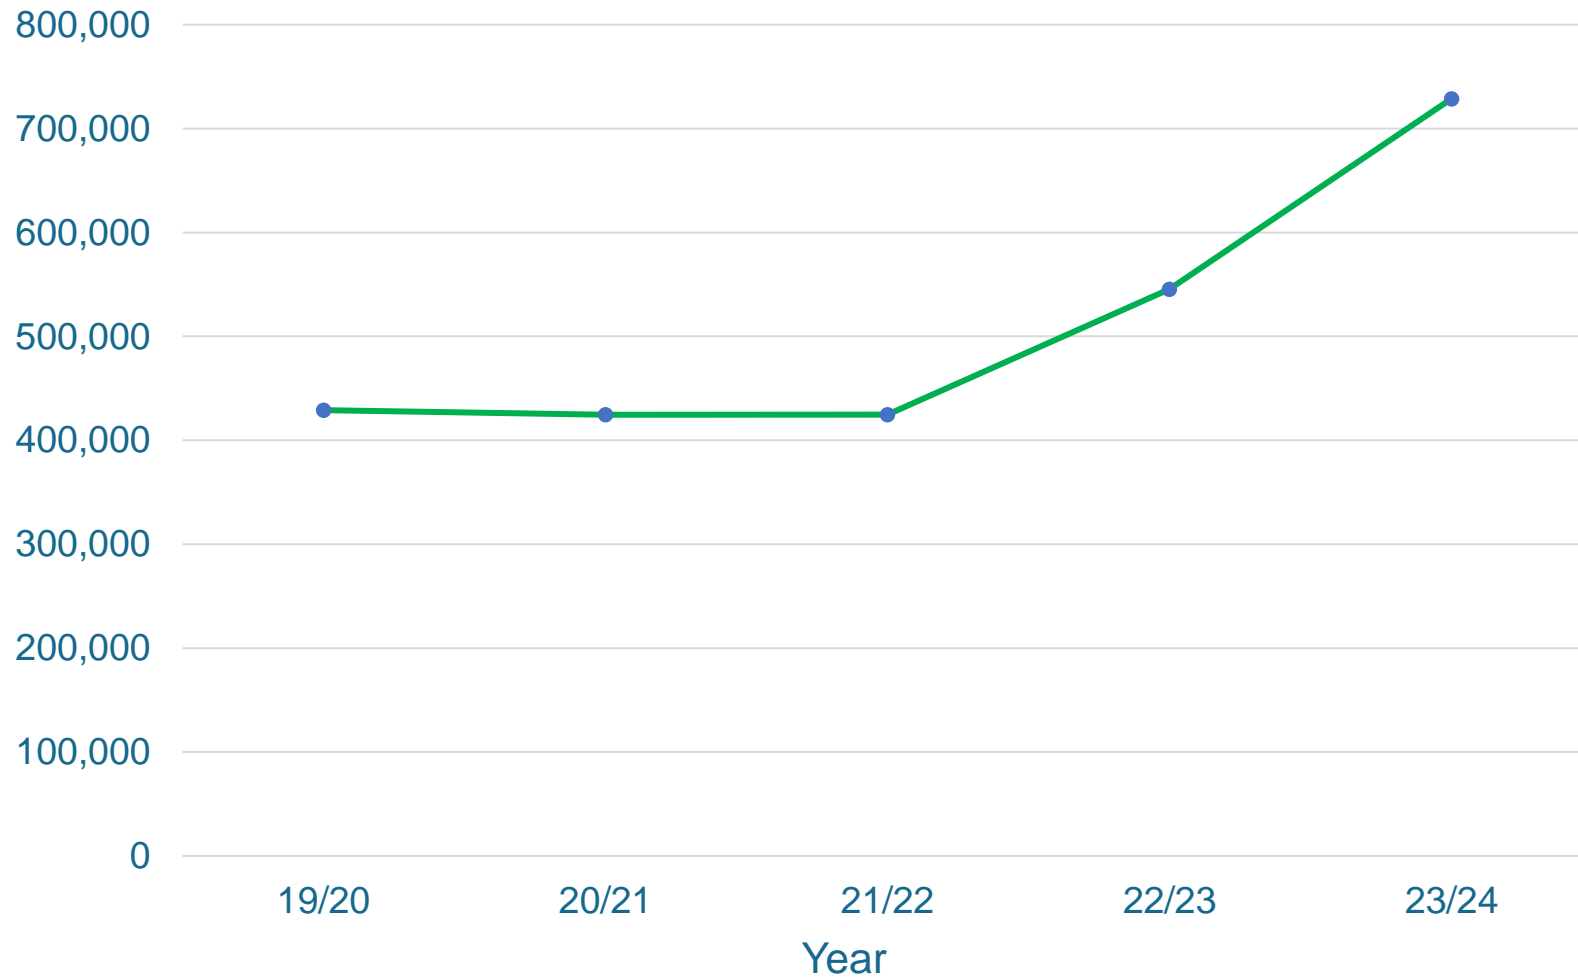

Number of records downloaded

+23%

256,116,460

Number of records shared

+55%

130,165,647

Number of records shared through GBIF

Publications citing the NBN Atlas

iNaturalistUK

41,056

total number of observers signed up during the year

All time total = 114,250

1,363,720

observations during the year

All time total = 4,665,397

14,181

number of species recorded in the year

All time total = 20,225

Annual income

- Financial resilience and sustainability
- “Catastrophic success”
- Changing data landscape and data needs
- Reconciling NBN and NBN Trust needs
- Measuring and demonstrating our impact