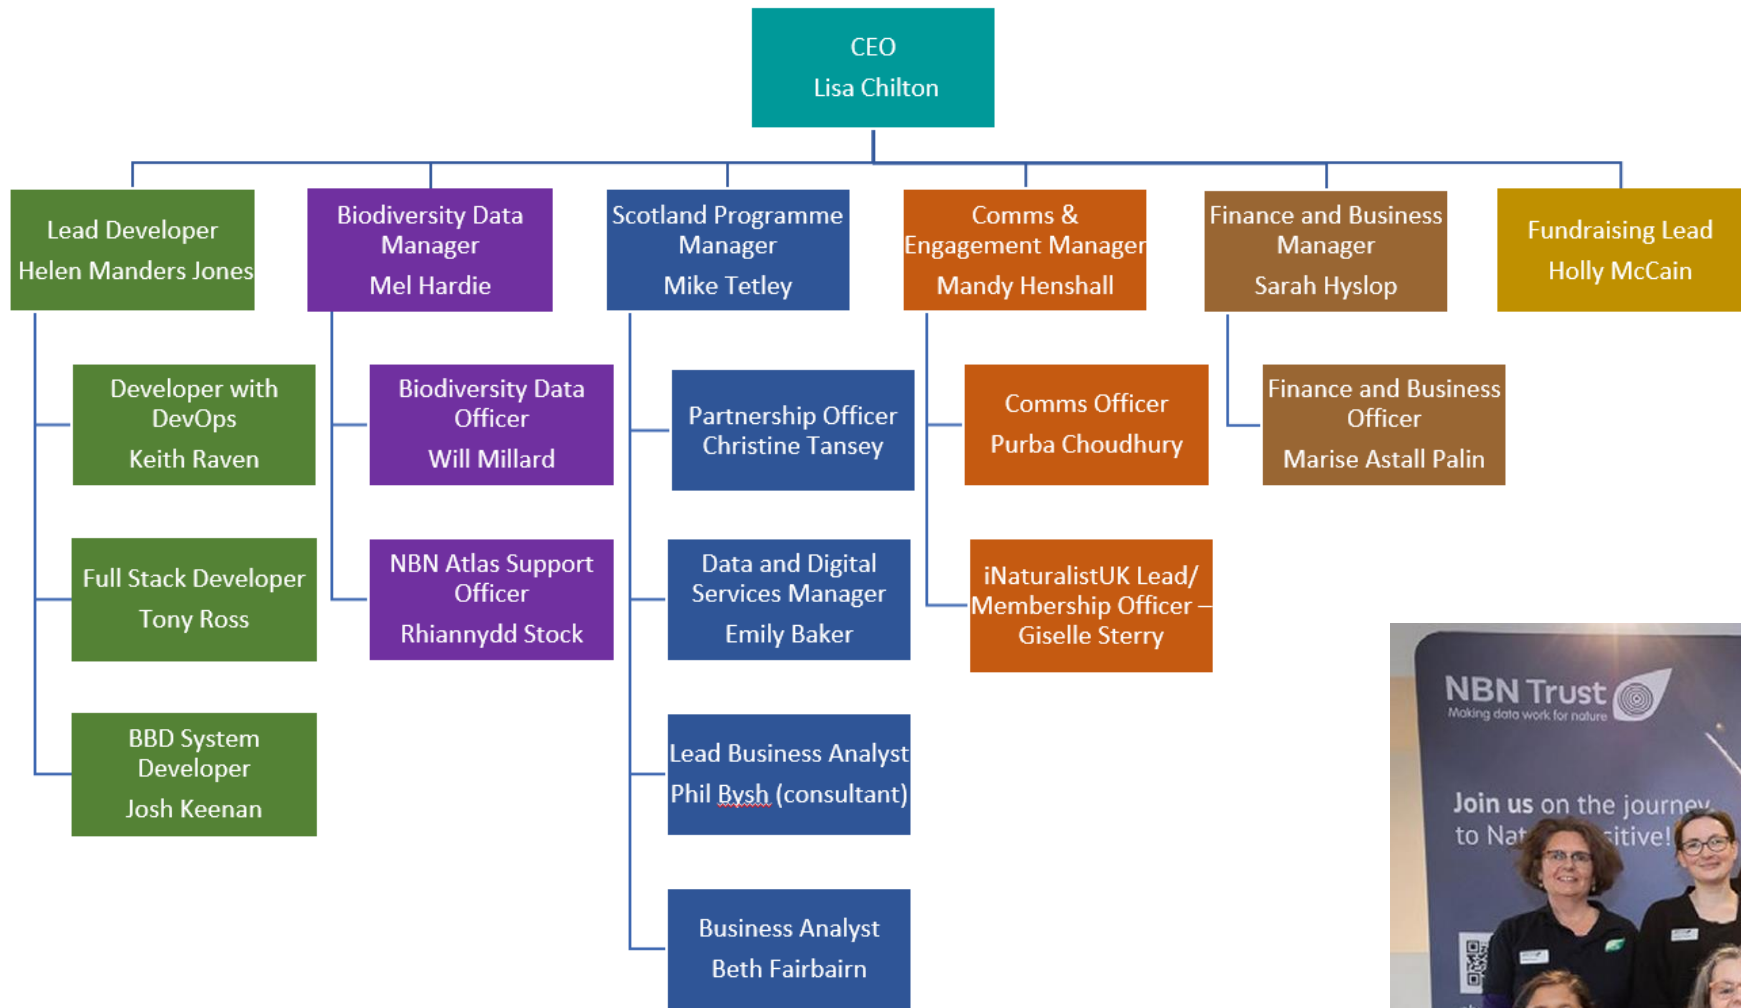

number of species recorded in the year

All time total = 20,225

Annual income

- Financial resilience and sustainability
- “Catastrophic success”
- Changing data landscape and data needs
- Reconciling NBN and NBN Trust needs
- Measuring and demonstrating our impact