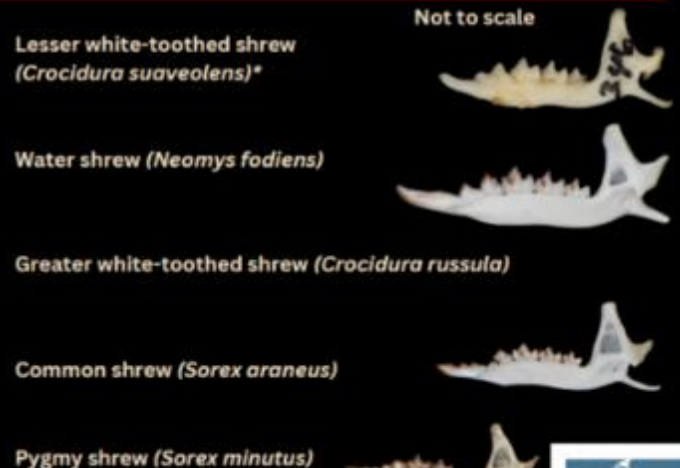

Mammal
SOCIETY

Comparing Shrews' Upper Incisors & Unicuspids

Not to Scale!

Comparing Shrews' Skulls & Jawbones

Skulls

Jawbones

To scale
15mm

2024