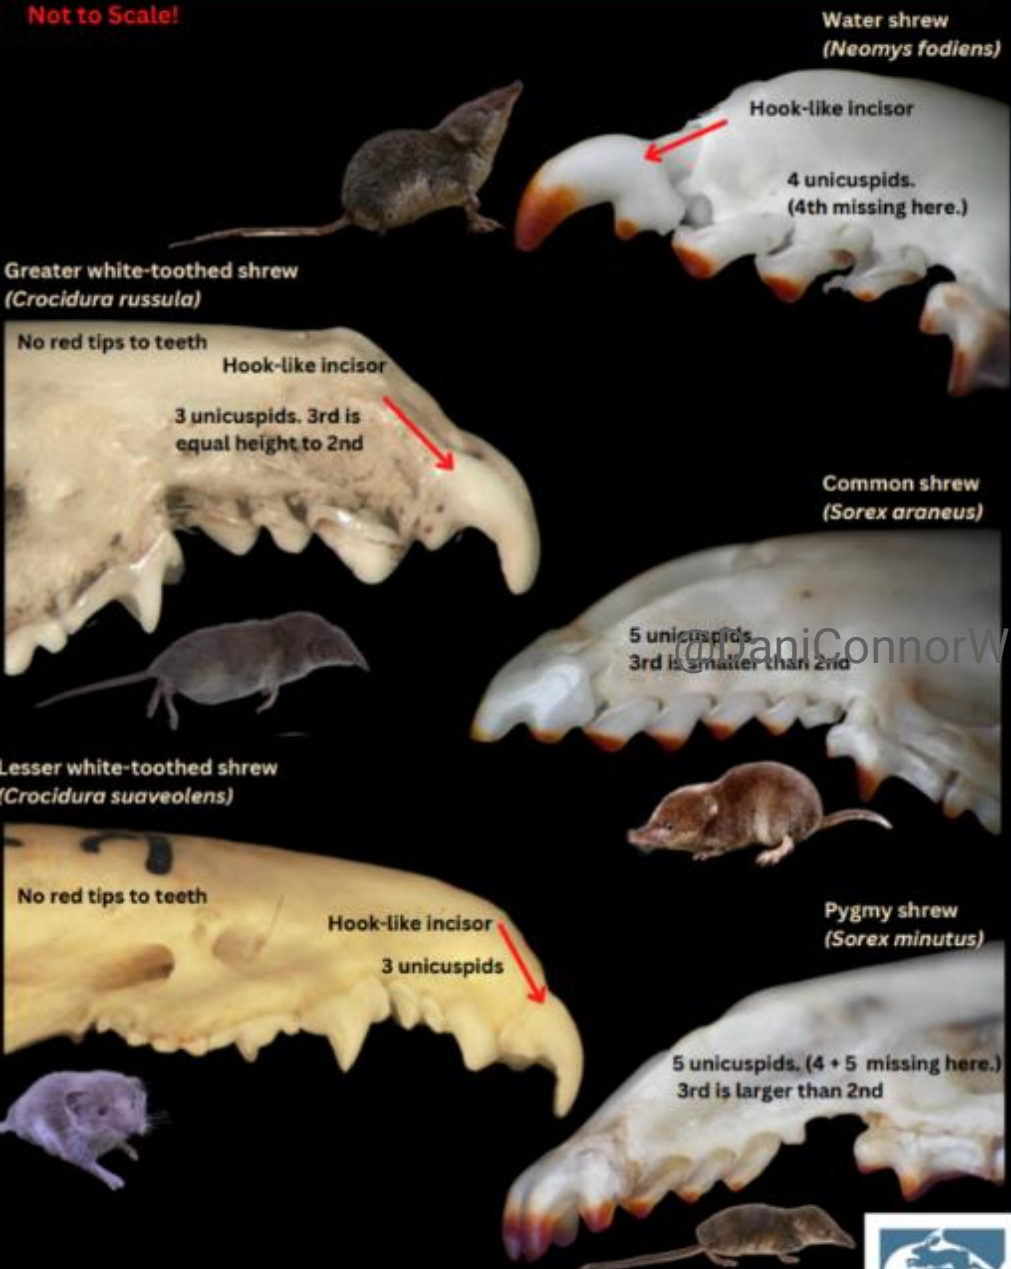

iRecord

The NBN Atlas is the UK's largest repository of publicly available biodiversity data

NBN atlas 

- Inform local action
- Inform conservation priorities
- Inform policy

Local groups network

**Mammal
SOCIETY**

Tracks & Signs Training

National Harvest Mouse Survey

**Mammal
SOCIETY**

Colin Seddon

The Volunteer Mountain Hare Survey

Saving
Britain's
Wildlife

Searching for Shrews

Owl pellet dissection

Mammal
SOCIETY

Comparing Shrews' Upper Incisors & Unicuspids

Not to Scale!

Comparing Shrews' Skulls & Jawbones

Skulls

Jawbones

To scale
15mm

2024