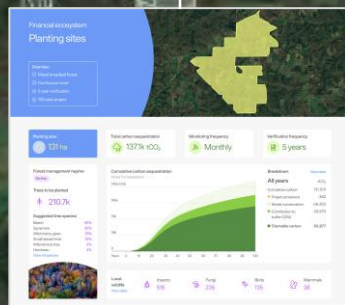

Evolutionary Habitat

- Forests
- Wetland

Ancient Woodland Networks

- Primary Habitat
- Associated Habitats

National Biodiversity Atlas (NBN) Atlas (<https://ror.org/00mcxye41>) at <http://www.nbnatlas.org>.

Benefits of Tech

Landscape digital twin

Land Use Optimisation

Project design and planning

Impact measurement

Scale & Connectivity

ZULU FOREST
SCIENCES.

Thank you.