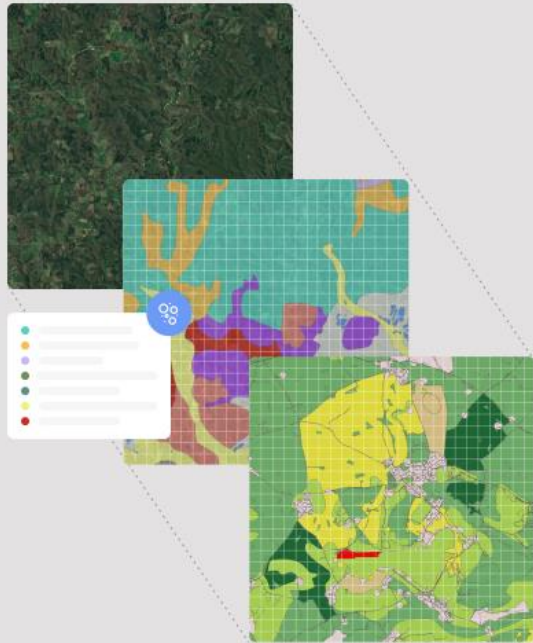

Benefits of Tech

Landscape digital twin