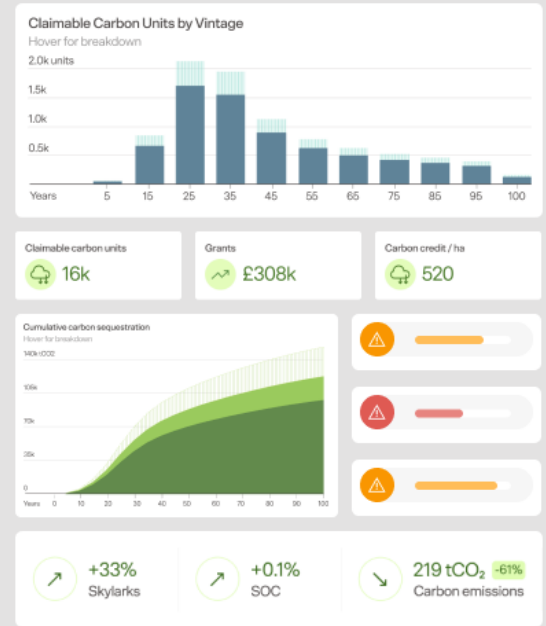

Integrating Faunal and Floral Biodiversity

149 species recorded since 2010

- ✓ 69 woodland species
- ✓ 42 wetland species
- ✓ 22 grassland/farmland species

Of all the species found:

- ✓ 25 IUCN Red List Species
- ✓ 18 reliant on woodlands or wetlands for survival
- ✓ 7 reliant on farmland/grassland

Evolutionary Habitat

- Forests
- Wetland

Ancient Woodland Networks

- Primary Habitat
- Associated Habitats

National Biodiversity Atlas (NBN) Atlas (<https://ror.org/00mcxye41>) at <http://www.nbnatlas.org>.

Benefits of Tech

Landscape digital twin

Land Use Optimisation

Project design and planning

Impact measurement

Scale & Connectivity

ZULU FOREST
SCIENCES.

Thank you.