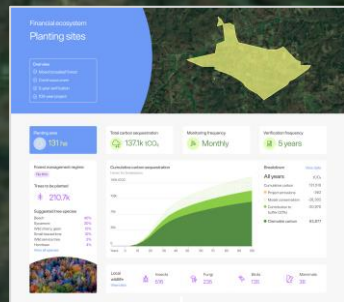

Evolutionary Habitat

- Forests
- Wetland

Ancient Woodland Networks

- Primary Habitat
- Associated Habitats

National Biodiversity Atlas (NBN) Atlas (<https://ror.org/00mcxye41>) at <http://www.nbnatlas.org>.

Benefits of Tech

Landscape digital twin

Land Use Optimisation

Project design and planning

Impact measurement

Scale & Connectivity

ZULU FOREST
SCIENCES.

Thank you.