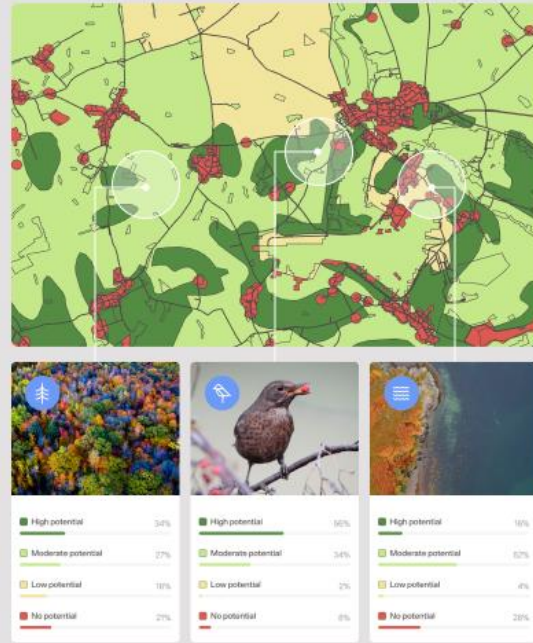

Land Use Optimisation