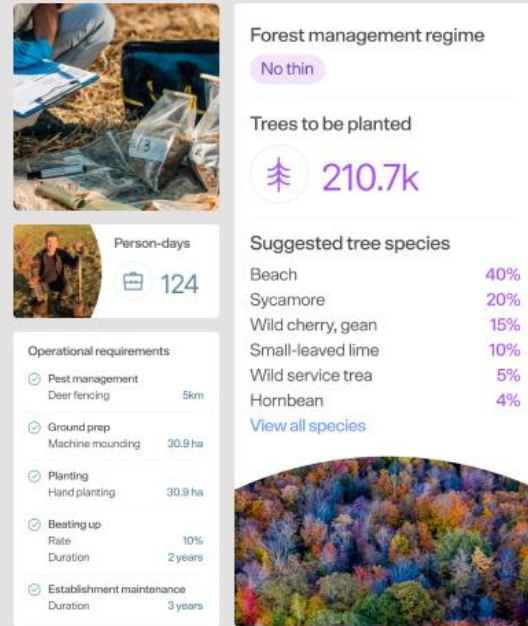

Evolutionary Habitat

- Forests
- Wetland

Ancient Woodland Networks

- Primary Habitat
- Associated Habitats

National Biodiversity Atlas (NBN) Atlas (<https://ror.org/00mcxye41>) at <http://www.nbnatlas.org>.

Benefits of Tech

Landscape digital twin

Land Use Optimisation

Project design and planning

Impact measurement

Scale & Connectivity

ZULU FOREST
SCIENCES.

Thank you.