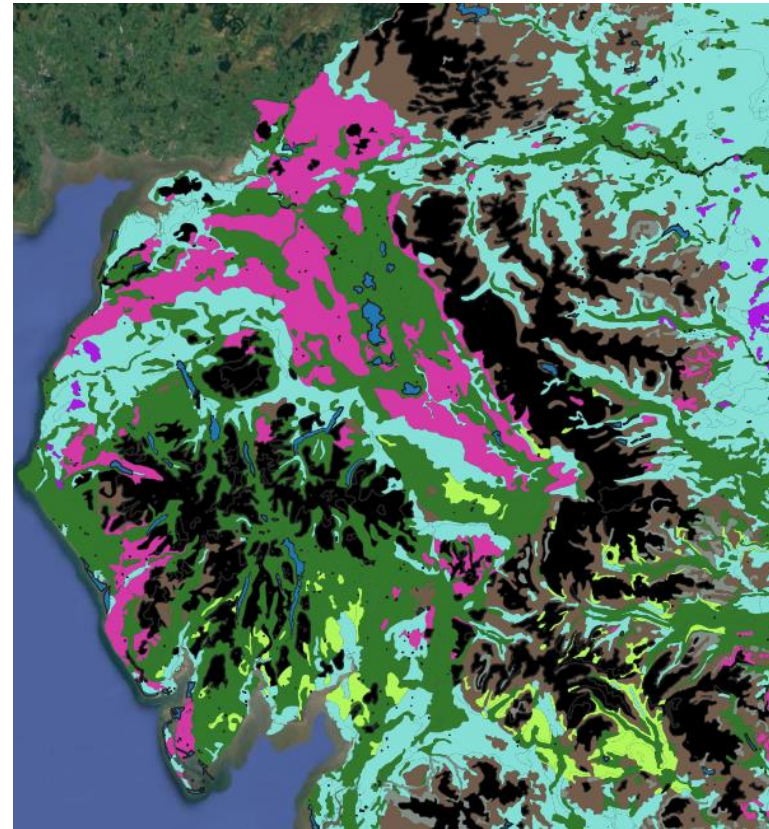

ZULU FOREST
SCIENCES.

Datasets to Dirty Spades

Mapping evolutionary land cover with current floral and faunal species distribution to inform land restoration potential

ZULU FOREST SCIENCES.

Woodland

Peatland

Peatland

Becoming saltmarsh

Forest

Grassland

Wetland

Heathland

Sand dunes

Slope peats

ZULU FOREST
SCIENCES.

Brief Soil Profile Description

Map showing historic habitats

- ✓ Artificial
- ✓ Becoming peatland
- ✓ Forests
- ✓ Grassland
- ✓ Heathland
- ✓ Peatland
- ✓ Sand dune
- ✓ Slope peat
- ✓ Wetland
- ✓ Water