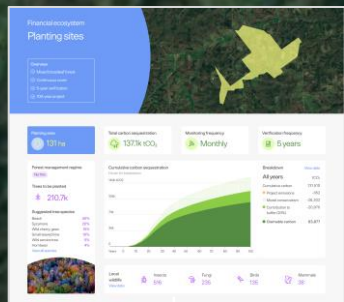

Integrating Faunal and Floral Biodiversity

149 species recorded since 2010

- ✓ 69 woodland species
- ✓ 42 wetland species
- ✓ 22 grassland/farmland species

Of all the species found:

- ✓ 25 IUCN Red List Species
- ✓ 18 reliant on woodlands or wetlands for survival
- ✓ 7 reliant on farmland/grassland

Evolutionary Habitat

- Forests
- Wetland

Ancient Woodland Networks

- Primary Habitat
- Associated Habitats

National Biodiversity Atlas (NBN) Atlas (<https://ror.org/00mcxye41>) at <http://www.nbnatlas.org>.

Benefits of Tech

Landscape digital twin

Land Use Optimisation

Project design and planning

Impact measurement

Scale & Connectivity

ZULU FOREST
SCIENCES.

Thank you.