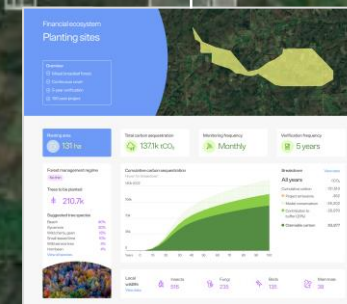

Evolutionary Habitat

- Forests
- Wetland

Ancient Woodland Networks

- Primary Habitat
- Associated Habitats

National Biodiversity Atlas (NBN) Atlas (<https://ror.org/00mcxye41>) at <http://www.nbnatlas.org>.

Benefits of Tech

Landscape digital twin

Land Use Optimisation

Project design and planning

Impact measurement

Scale & Connectivity

ZULU FOREST
SCIENCES.

Thank you.