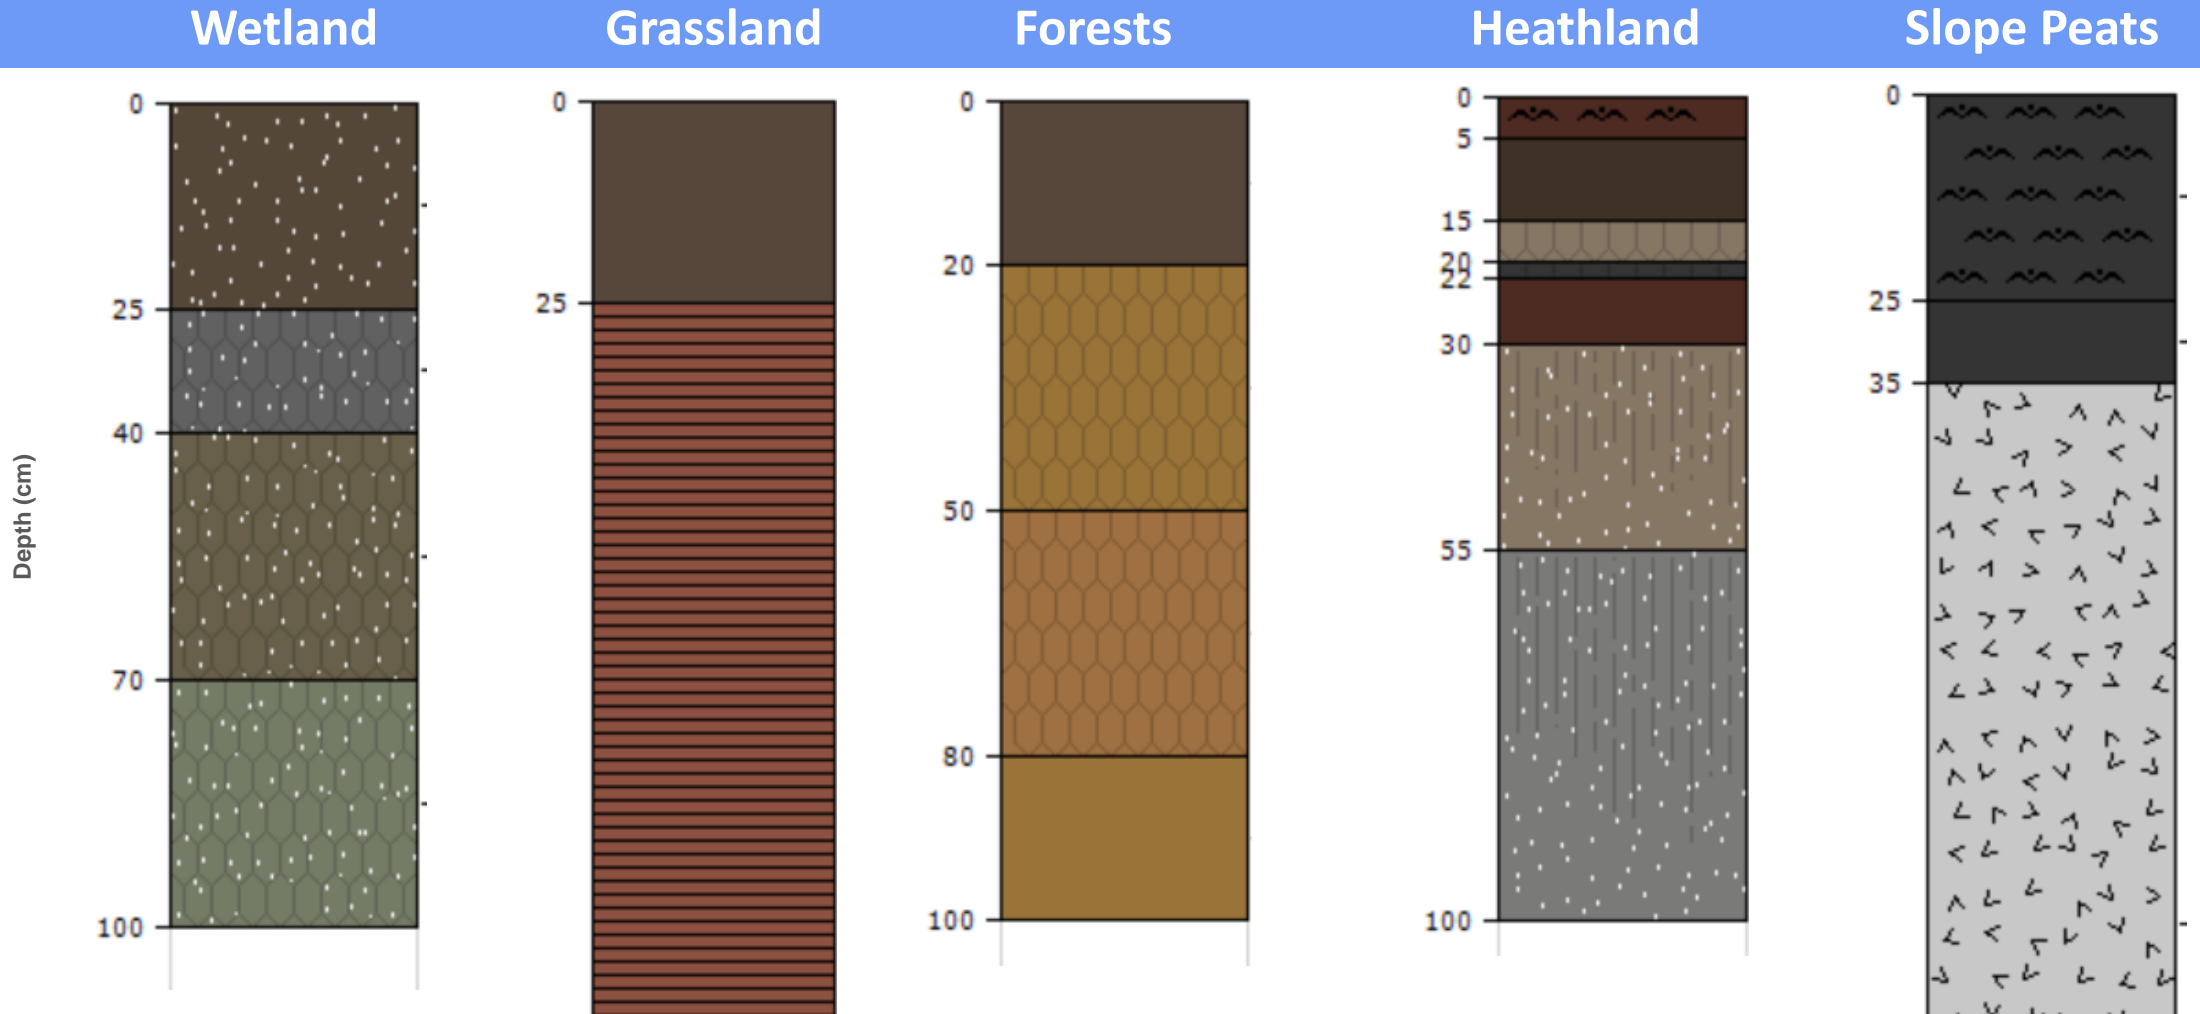

ZULU FOREST
SCIENCES.

Datasets to Dirty Spades

Mapping evolutionary land cover with current floral and faunal species distribution to inform land restoration potential

ZULU FOREST SCIENCES.

Woodland

Peatland

Peatland

Becoming saltmarsh

Forest

Grassland

Wetland

Heathland

Sand dunes

Slope peats

ZULU FOREST
SCIENCES.

Brief Soil Profile Description

Map showing historic habitats

- ✓ Artificial
- ✓ Becoming peatland
- ✓ Forests
- ✓ Grassland
- ✓ Heathland
- ✓ Peatland
- ✓ Sand dune
- ✓ Slope peat
- ✓ Wetland
- ✓ Water

High Resolution Example

Percentage presence	Soil Name	Total soil depth	Waterlogging (without drainage)	Waterlogging (with drainage)	Formation	Gleying	Mottling
35%	A	>120cm	IV	III to IV	Wetland	25-45cm	>25cm
20%	B	>100cm	IV	III	Wetland	25-35cm	>25cm
15%	C	>100cm	III	II to III	Forests	No	>25cm
10%	D	>100cm	V to VI	IV	Wetland	No	>20cm