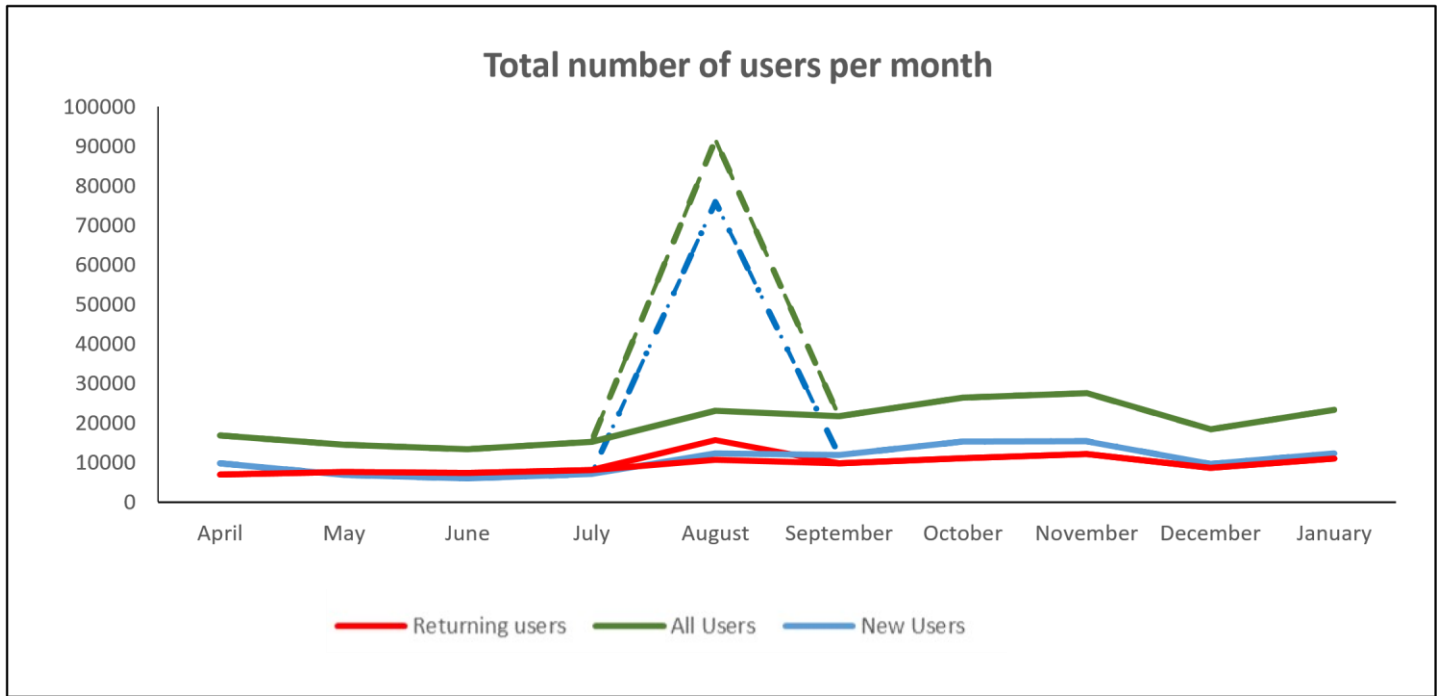

NBN Atlas usage statistics

The dotted lines on the graph below show the number of users when the increase due to the mentioning of the NBN Atlas in a BBC News article on Japanese Knotweed is included. All other graphs presented here are adjusted to remove that increase.

Average number of users per day 411.48

NBN Atlas usage statistics

Average session duration (mm:ss)

04:21

04:33

03:40

Number of Sessions

Ten most visited pages