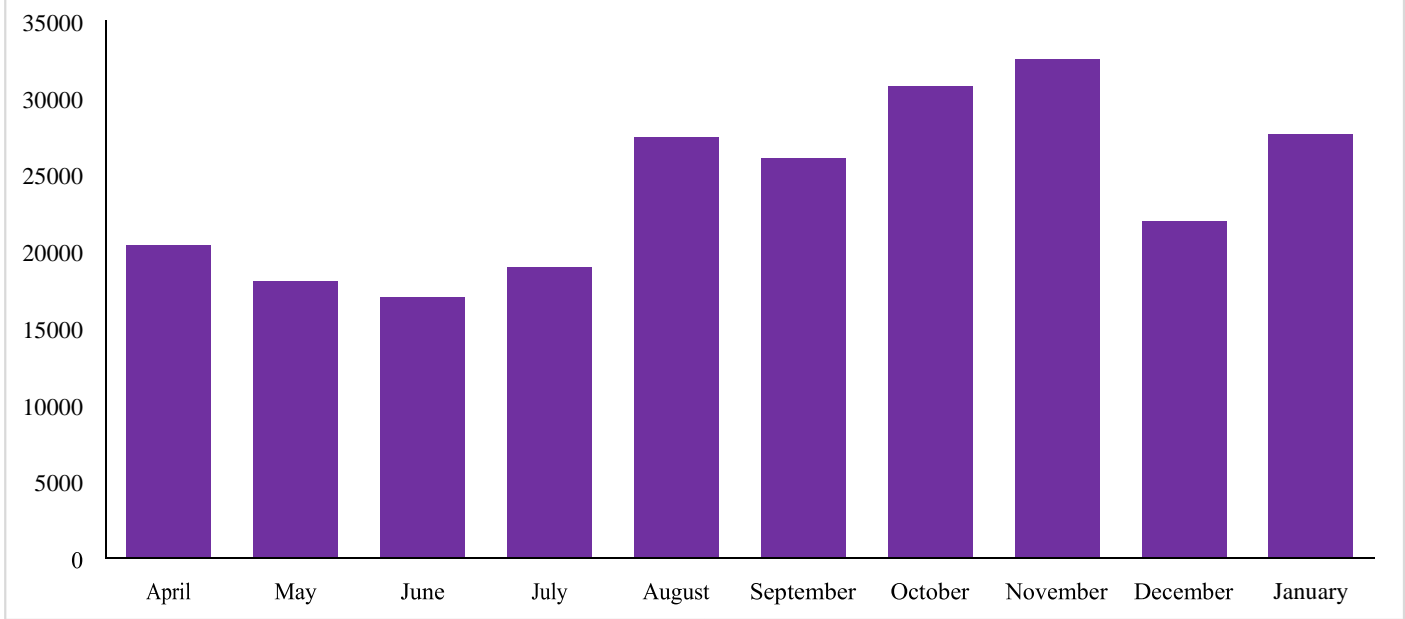

NBN Atlas usage statistics

The dotted lines on the graph below show the number of users when the increase due to the mentioning of the NBN Atlas in a BBC News article on Japanese Knotweed is included. All other graphs presented here are adjusted to remove that increase.

Average number of users per day 411.48

NBN Atlas usage statistics

Average session duration (mm:ss)

04:21

04:33

03:40

Number of Sessions

Ten most visited pages