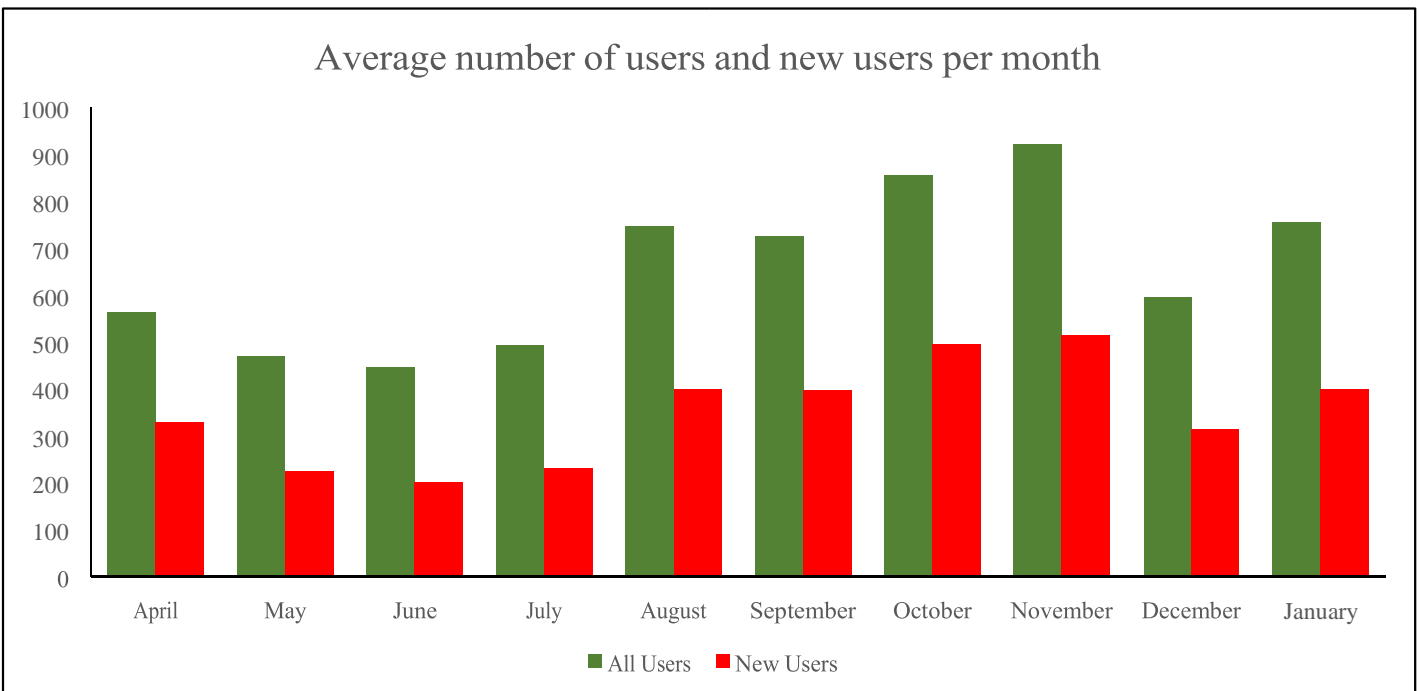

NBN Atlas usage statistics

The dotted lines on the graph below show the number of users when the increase due to the mentioning of the NBN Atlas in a BBC News article on Japanese Knotweed is included. All other graphs presented here are adjusted to remove that increase.

Average number of users per day 411.48

NBN Atlas usage statistics

Average session duration (mm:ss)

04:21

04:33

03:40

Number of Sessions

Ten most visited pages