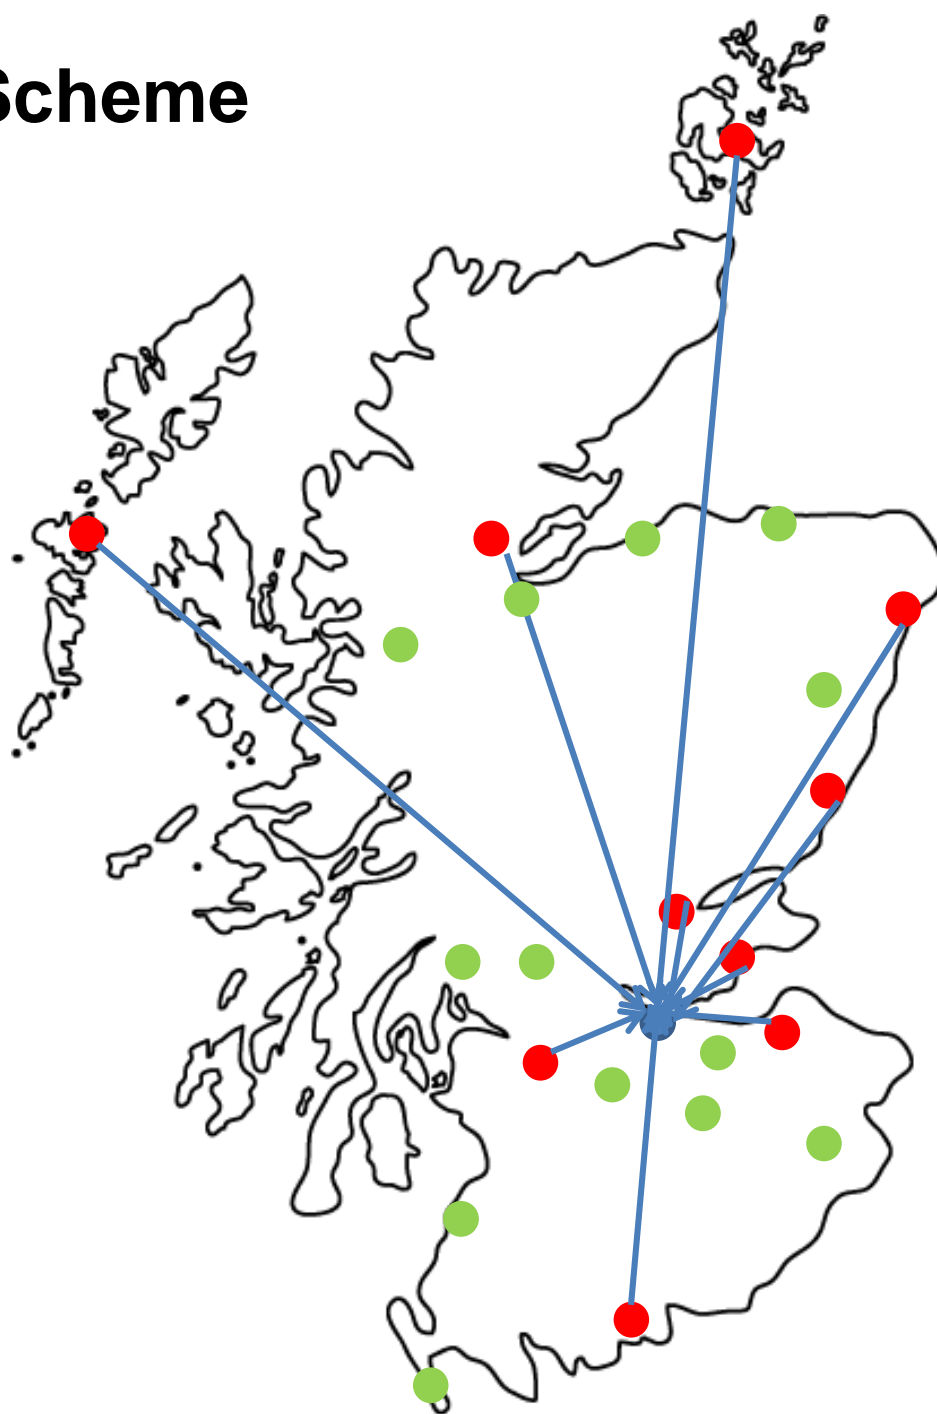

Water beetles

Flatworms

Hog-louse

Shrimps

Midge larvae

Batrachospermum algae

Ragged Robin

Orange tip butterfly

Fontinalis sp. moss

Leech

Badger sett

Skylark

Individual recorder

Mayflies

Stoneflies

Caddisflies

Snails

Limpets

Water beetles

Flatworms

Hog-louse

Shrimps

Midge larvae

***Batrachospermum* algae**

Ragged Robin

Orange tip butterfly

Fontinalis sp. moss

Leech

Badger sett

Skylark

Recording Scheme

The solution?