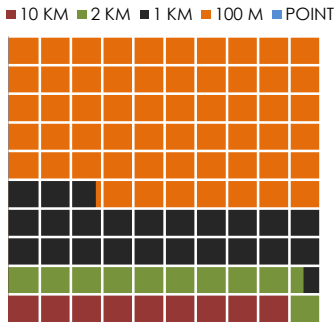

Holdings Overview

There are **126,016,48** records stored on the NBN Gateway
provided by **166** groups and organisations.

The median holding size is **85,259** records
The largest holding size is **29,292,387** records
The smallest holding size is **13** records

Visibility & Resolution

There are **89,198,174** visible records on the NBN Gateway
This is **64.9 %** of all records stored on the NBN Gateway

The median for visible holding size is **60,632** records
The largest visible holding size is **14,520,178** records
The smallest visible holding size is **0** records (five data providers)

On average, data providers make **91.3%** of their holdings visible (the average proportion). The median proportion of a dataset that is visible is **100%**, i.e. at least half of the data providers have made their datasets 100% visible.

98 data providers have made 100% of their records on the NBN Gateway visible.

The resolution levels of all stored NBN Gateway data

One square = 1% n = 126,016,481

The licences on all data

	2	0.2 %
	62	6.1 %
	59	5.8 %
	39	3.9 %
	850	84 %

In 2015/2016, **16.01%** of datasets had been assigned a data licence.