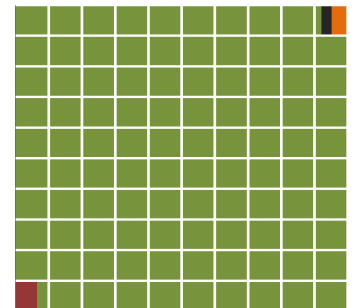

This is **100 %** of your records stored on the NBN Gateway

You are ranked

#1

out of **166** data providers for the **proportion of visible records***

equal

The overall proportion of all records stored on the NBN Gateway that are visible is **70.8%**.

*The median percentage of records made visible by data provider is **100%**.

97 data providers have made 100% of their datasets visible.

The resolution levels of your stored data

■ 10 KM ■ 2 KM ■ 1 KM ■ 100 M ■ POINT

One square = 1%

n = 1,431,241

VS.

The resolution levels of your visible data

■ 10 KM ■ 2 KM ■ 1 KM ■ 100 M ■ POINT

One square = 1%

n = 1,431,241

The licences on your data