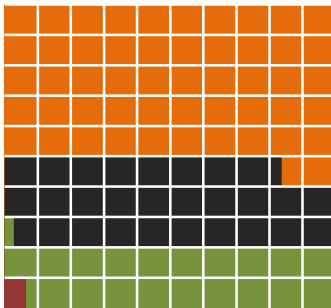

Visibility & Resolution

You have **1,431,241**

visible records on the NBN Gateway

You are ranked

#16

out of **166** data providers for the **number of visible records**

The median visible holdings size is **60,632** records

This is **100 %** of your records stored on the NBN Gateway

You are ranked

#1

out of **166** data providers for the **proportion of visible records***

equal

The overall proportion of all records stored on the NBN Gateway that are visible is **70.8%**.

*The median percentage of records made visible by data provider is **100%**.

97 data providers have made 100% of their datasets visible.

The resolution levels of your stored data

■ 10 KM ■ 2 KM ■ 1 KM ■ 100 M ■ POINT

One square = 1%

n = 1,431,241

VS.

The resolution levels of your visible data

■ 10 KM ■ 2 KM ■ 1 KM ■ 100 M ■ POINT

One square = 1%

n = 1,431,241

The licences on your data