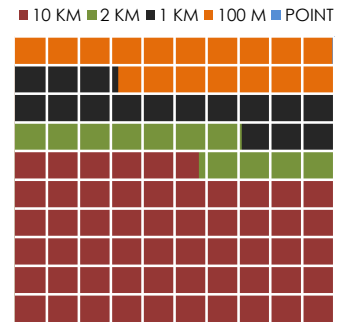

The median for visible holding size is **60,632** records
 The largest visible holding size is **14,520,178** records
 The smallest visible holding size is **0** records (five data providers)

On average, data providers make **91.3%** of their holdings visible (the average proportion). The median proportion of a dataset that is visible is **100%**, i.e. at least half of the data providers have made their datasets 100% visible.

98 data providers have made 100% of their records on the NBN Gateway visible.

The resolution levels of all stored NBN Gateway data

One square = 1% n = 126,016,481

The licences on all data

	2	0.2 %
	62	6.1 %
	59	5.8 %
	39	3.9 %
	850	84 %

In 2015/2016, **16.01%** of datasets had been assigned a data licence.

The resolution levels of all visible NBN Gateway data

One square = 1% n = 89,198,174

Access & Usage

In 2015/2016, data from the NBN Gateway was downloaded **97,595** times for 2015. There were **10,326** requests for enhanced access to your records.