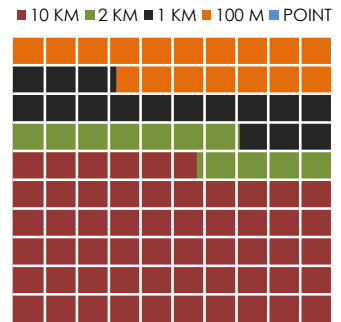

The median for visible holding size is **60,632** records
 The largest visible holding size is **14,520,178** records
 The smallest visible holding size is **0** records (five data providers)

On average, data providers make **91.3%** of their holdings visible (the average proportion). The median proportion of a dataset that is visible is **100%**, i.e. at least half of the data providers have made their datasets 100% visible.

98 data providers have made 100% of their records on the NBN Gateway visible.

The resolution levels of all stored NBN Gateway data

One square = 1% n = 126,016,481

The licences on all data

	2	0.2 %
	62	6.1 %
	59	5.8 %
	39	3.9 %
	850	84 %

In 2015/2016, **16.01%** of datasets had been assigned a data licence.

The resolution levels of all visible NBN Gateway data

One square = 1% n = 89,198,174

Access & Usage

In 2015/2016, data from the NBN Gateway was downloaded **97,595** times for 2015. There were **10,326** requests for enhanced access to your records.