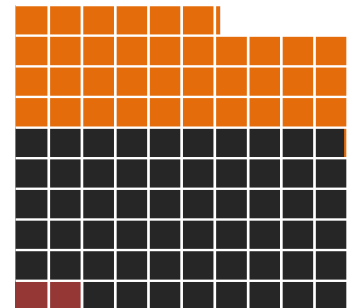

*The median percentage of records made visible by data provider is **100%**.

97 data providers have made 100% of their datasets visible.

The resolution levels of your stored data

■ 10 KM ■ 2 KM ■ 1 KM ■ 100 M ■ POINT

One square = 1% n = 961,478

VS.

The licences on your data

	0	0 %
	0	0 %
	0	0 %
	12	27.3 %
	32	72.7 %

27.3 of your datasets have a licence

The resolution levels of your visible data

■ 10 KM ■ 2 KM ■ 1 KM ■ 100 M ■ POINT

One square = 1% n = 961,464

Access & Usage

for 2015

In 2015/2016, your data was downloaded **1,919**

times from the NBN Gateway

In 2015/2016, you received **31**

requests for **enhanced access** to your records.