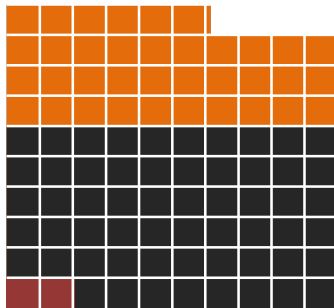

Visibility & Resolution

You have **961,464**

visible records on the NBN Gateway

You are ranked **#25**

out of **166** data providers for the **number of visible records**

The median visible holdings size is **60,632** records

This is **100 %** of your records stored on the NBN Gateway

You are ranked **#1** equal

out of **166** data providers for the **proportion of visible records***

The overall proportion of all records stored on the NBN Gateway that are visible is **70.8%**.

*The median percentage of records made visible by data provider is **100%**.

97 data providers have made 100% of their datasets visible.

The resolution levels of your stored data

■ 10 KM ■ 2 KM ■ 1 KM ■ 100 M ■ POINT

One square = 1% n = 961,478

VS.

The licences on your data

	0	0 %
	0	0 %
	0	0 %
	12	27.3 %
	32	72.7 %

27.3 of your datasets have a licence

The resolution levels of your visible data

■ 10 KM ■ 2 KM ■ 1 KM ■ 100 M ■ POINT