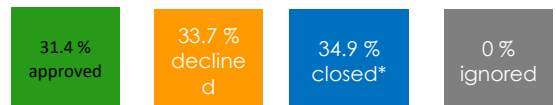

*after follow up with requester

Your response rate is **100 %**

The overall response rate on the NBN Gateway is **65.7 %**