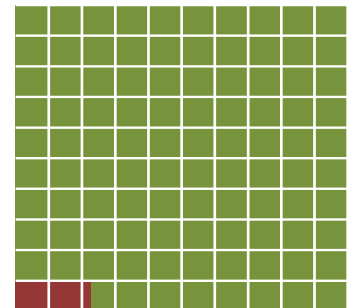

This is **100 %** of your records stored on the NBN Gateway

You are ranked

#1

out of **166** data providers for the **proportion of visible records***

equal

The overall proportion of all records stored on the NBN Gateway that are visible is **70.8%**.

*The median percentage of records made visible by data provider is **100%**.

97 data providers have made 100% of their datasets visible.

The resolution levels of your stored data

■ 10 KM ■ 2 KM ■ 1 KM ■ 100 M ■ POINT

One square = 1%

n = 2,502,674

VS.

The resolution levels of your visible data

■ 10 KM ■ 2 KM ■ 1 KM ■ 100 M ■ POINT

One square = 1%

n = 2,502,674

The licences on your data