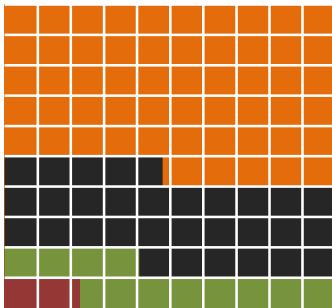

Visibility & Resolution

You have **2,502,674**

visible records on the NBN Gateway

You are ranked

#7

out of **166** data providers for the **number of visible records**

The median visible holdings size is **60,632** records

This is **100 %** of your records stored on the NBN Gateway

You are ranked

#1

out of **166** data providers for the **proportion of visible records***

equal

The overall proportion of all records stored on the NBN Gateway that are visible is **70.8%**.

*The median percentage of records made visible by data provider is **100%**.

97 data providers have made 100% of their datasets visible.

The resolution levels of your stored data

■ 10 KM ■ 2 KM ■ 1 KM ■ 100 M ■ POINT

One square = 1%

n = 2,502,674

VS.

The resolution levels of your visible data

■ 10 KM ■ 2 KM ■ 1 KM ■ 100 M ■ POINT

One square = 1%

n = 2,502,674

The licences on your data